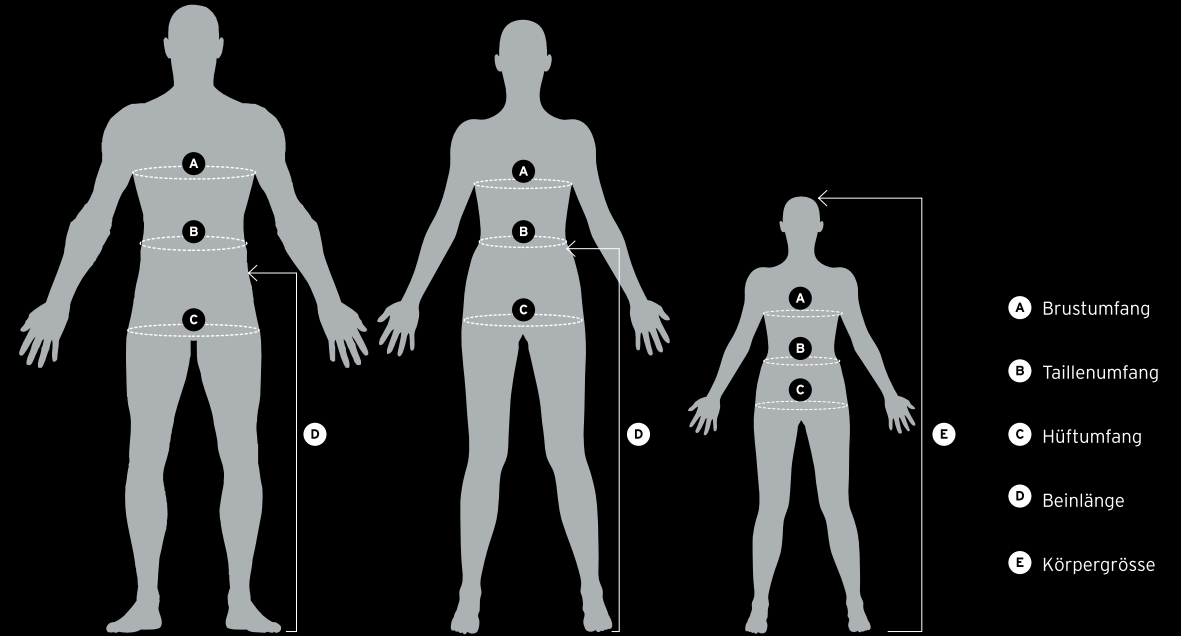

Herren	44/46 XS	46/48 S	48/50 M	50/52 L	52/54 XL	54/56 2XL	56/58 3XL
A Brust	89-93	94-98	99-103	104-108	109-113	114-119	120-126
B Taille	75-78	79-82	83-86	87-90	91-95	96-102	103-110
C Hüfte	93-96	97-100	101-104	105-108	109-112	113-118	119-126
D Beinlänge	98-99	100-101	102-103	104-105	106-107	108-109	110-111

Damen	34/36 XS	36/38 S	38/40 M	40/42 L	42/44 XL	44/46 2XL	46/48 3XL
A Brust	83-86	87-90	91-94	95-98	99-103	104-109	110-116
B Taille	66-69	70-73	74-77	78-81	82-86	87-93	94-100
C Hüfte	93-96	97-100	101-104	105-108	109-113	114-119	117-120
D Beinlänge	96-97	98-99	100-101	102-103	104-105	106-107	108-109

Kinder	116 XS	128 S	140 M	152 L	164 XL	176 XXL
A Brust	56-61	62-67	68-73	74-79	80-85	86-91
B Taille	52-55	56-59	60-63	64-67	68-71	71-74
C Hüfte	65-68	69-72	73-76	77-80	81-84	85-88
E Körpergrösse	112-123	124-135	136-147	148-159	160-169	170-176